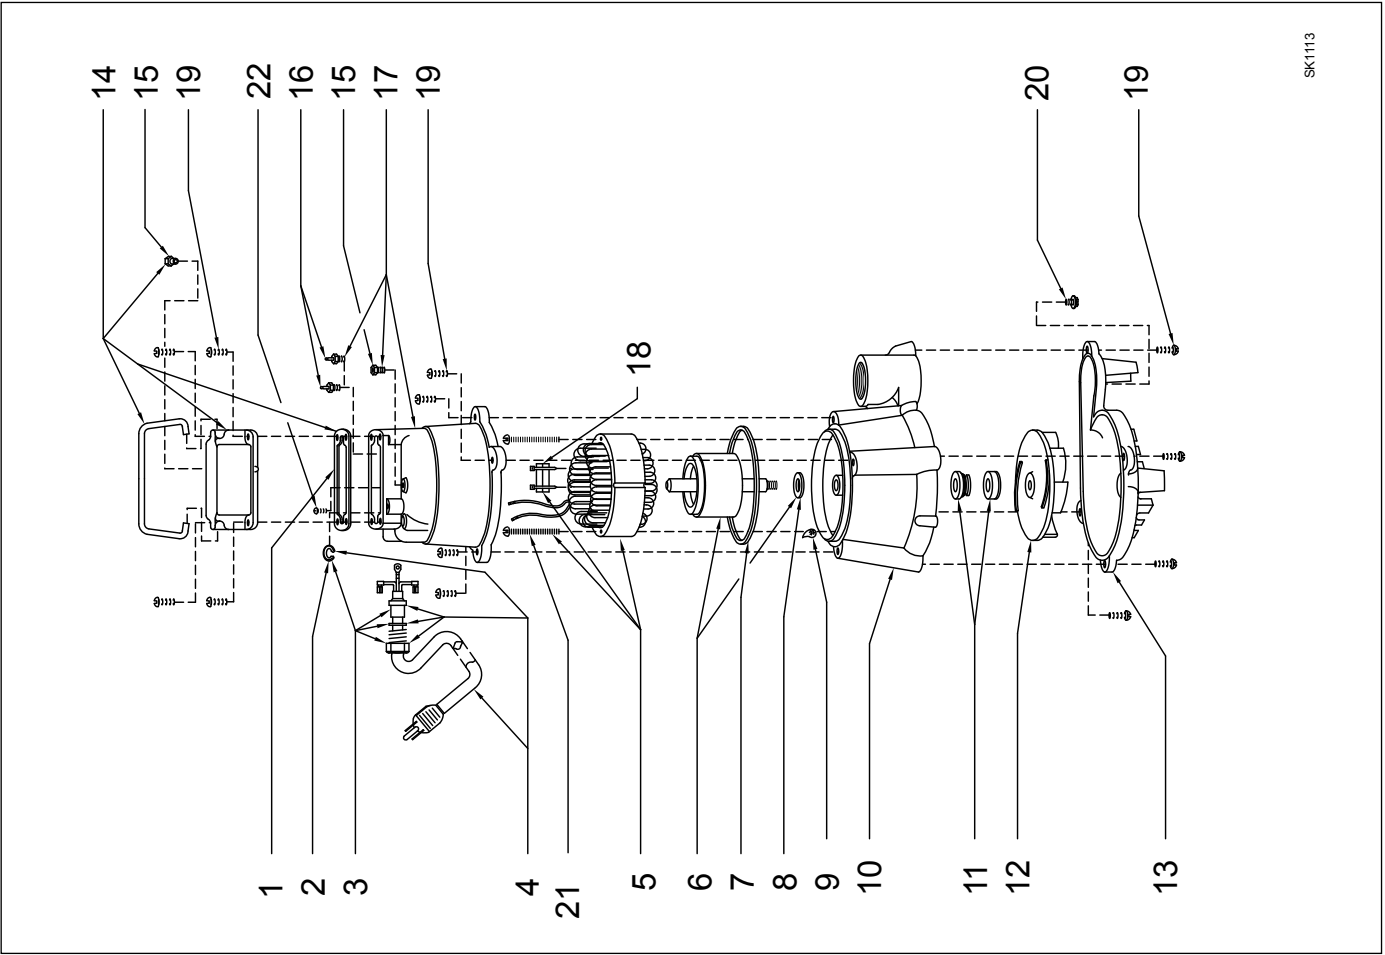

REPLACEMENT PARTS ILLUSTRATION FOR MODELS "V98"