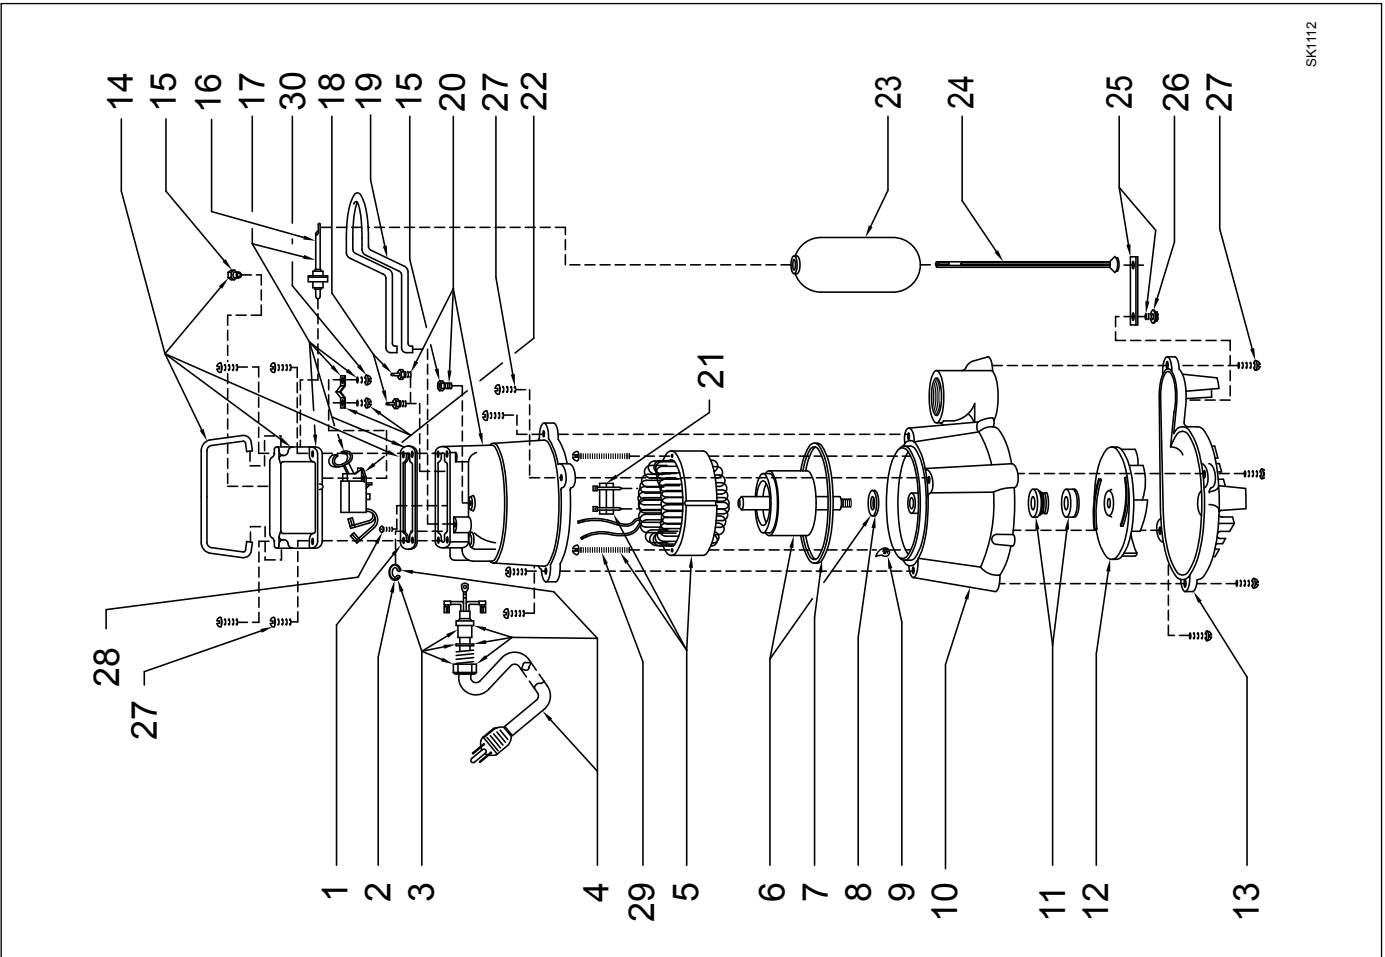

REPLACEMENT PARTS ILLUSTRATION FOR MODELS "V98"

REPLACEMENT PARTS ILLUSTRATION FOR MODELS "U98"