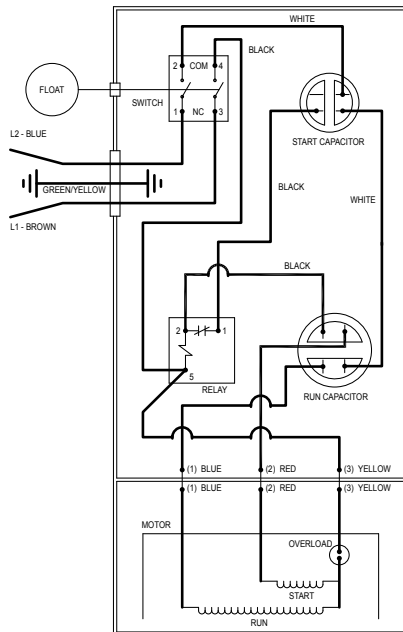

153223

WIRING DIAGRAM FOR MODELS
"U807"
All revisions