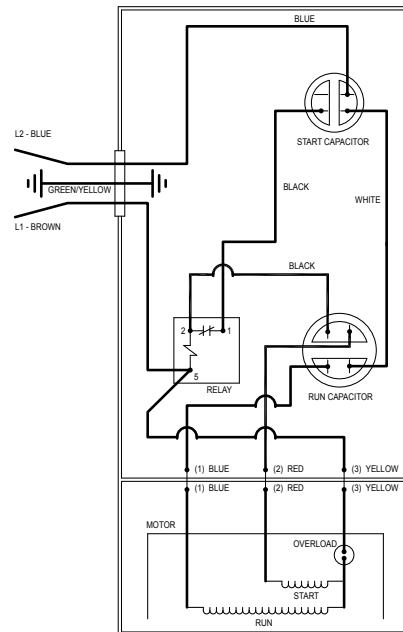

Visit our web site:
zoellerpumps.com

REPLACEMENT PARTS LIST FOR MODELS:

U807 AUTOMATIC 220V V807 NONAUTOMATIC 220V

153223

WIRING DIAGRAM FOR MODELS
"U807"
All revisions

153224

WIRING DIAGRAM FOR MODELS
"V807"
All revisions

REPLACEMENT PARTS LIST FOR MODELS "U807" & "V807"

REF. NO.	DESCRIPTION	QTY	NOTES	MODELS: U807-A V807-A	
				12/16 thru Current	12/16 thru Current
1	Cover assembly - Automatic	1		154484	N/A
	Cover assembly - Non-Automatic			N/A	154485
2	• Handle	1		267032	267032
3	• Retainer - Non-Automatic	2		N/A	267053
4	• Guard - Automatic	1		267008	N/A
5	• Arm and seal assembly Automatic	1		004741	N/A
6	Cord assembly - Automatic and Non-Automatic	1		152016	152016
7	• Cord seal assembly	1		151312	151312
8	Switch assembly	1		004744	N/A
9	Float assembly	1		153748	N/A
10	• Cover gasket	1		001011	001011
11	Run capacitor assembly	1		154923	154923
12	Start capacitor assembly	1		153750	153750
13	Relay assembly	1		153751	153751
14	• Wire pack - Automatic and Non-Automatic	1		153752	153752
15	Stator Assembly - 807			153758	153758
16	Rotor Assembly - 807			153759	153759
17	Impeller assembly - 807			153762	153762
18	Adapter	1		153151	153151
19	Pump housing	1		153152	153152
20	Cutter assembly	1		153763	153763
21	• Dielectric oil (40 oz)	1		153764	153764
22	• Bearing spring	1		017192	017192
23	• Bearing - upper	1		006703	006703
24	• Key - woodruff	1		006841	006841
25	• Bearing - lower	1		010069	010069
26	• Seal - motor housing	1		001014	001014
27	• Shaft seal assembly	1		011681	011681
28	• Thru wall terminal	3		003402	003402
29	• Test plug	2		034090	034090
30	• Screw 1/4-20 x 1 long	12		007790	007790
31	• Screw #10-24 x 3/8 long	2	4	001883	001883
32	• Screw #6-32 x 1/4 long - Green	4		001877	001877
33	• Screw #6-32 x 7/16 long	3		004644	004644
34	• Sem screw #10-24 x 3/8 long	1		002000	002000
35	• Screw #6-32 x 1/2 long	6		152866	152866
36	• Screw #10-24 x 5/8 long	1	4	001884	001884
37	Insulator Flag Terminal	2		001797	N/A
▣	Rebuild Kit	1		154486	154486