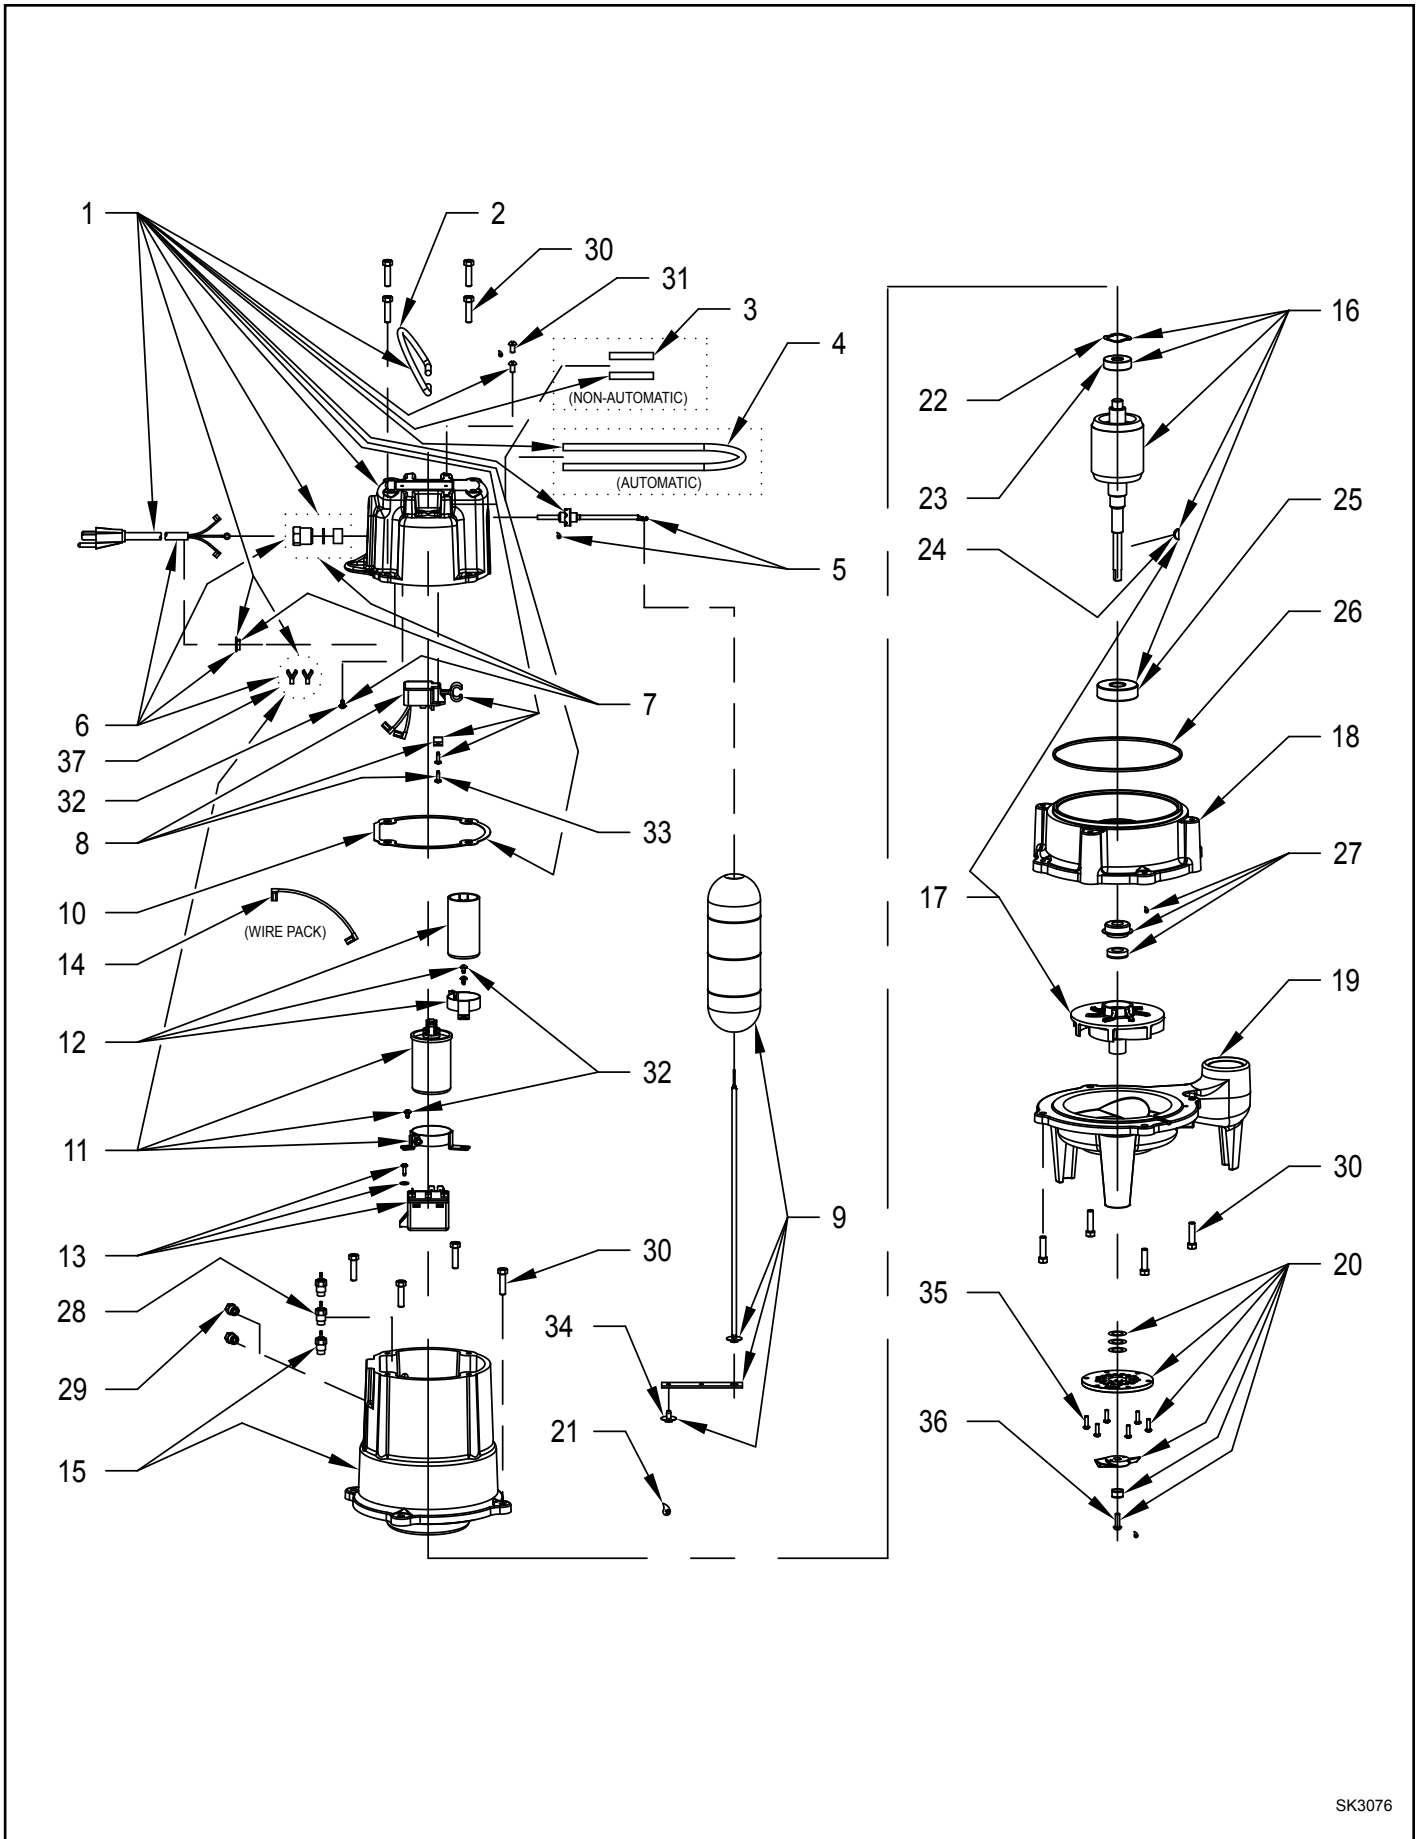

REPLACEMENT PARTS LIST FOR MODELS "U807" & "V807"

REF. NO.	DESCRIPTION	QTY	NOTES	MODELS: U807-A V807-A	
				12/16 thru Current	12/16 thru Current
1	Cover assembly - Automatic	1		154484	N/A
	Cover assembly - Non-Automatic			N/A	154485
2	• Handle	1		267032	267032
3	• Retainer - Non-Automatic	2		N/A	267053
4	• Guard - Automatic	1		267008	N/A
5	• Arm and seal assembly Automatic	1		004741	N/A
6	Cord assembly - Automatic and Non-Automatic	1		152016	152016
7	• Cord seal assembly	1		151312	151312
8	Switch assembly	1		004744	N/A
9	Float assembly	1		153748	N/A
10	• Cover gasket	1		001011	001011
11	Run capacitor assembly	1		154923	154923
12	Start capacitor assembly	1		153750	153750
13	Relay assembly	1		153751	153751
14	• Wire pack - Automatic and Non-Automatic	1		153752	153752
15	Stator Assembly - 807			153758	153758
16	Rotor Assembly - 807			153759	153759
17	Impeller assembly - 807			153762	153762
18	Adapter	1		153151	153151
19	Pump housing	1		153152	153152
20	Cutter assembly	1		153763	153763
21	• Dielectric oil (40 oz)	1		153764	153764
22	• Bearing spring	1		017192	017192
23	• Bearing - upper	1		006703	006703
24	• Key - woodruff	1		006841	006841
25	• Bearing - lower	1		010069	010069
26	• Seal - motor housing	1		001014	001014
27	• Shaft seal assembly	1		011681	011681
28	• Thru wall terminal	3		003402	003402
29	• Test plug	2		034090	034090
30	• Screw 1/4-20 x 1 long	12		007790	007790
31	• Screw #10-24 x 3/8 long	2	4	001883	001883
32	• Screw #6-32 x 1/4 long - Green	4		001877	001877
33	• Screw #6-32 x 7/16 long	3		004644	004644
34	• Sem screw #10-24 x 3/8 long	1		002000	002000
35	• Screw #6-32 x 1/2 long	6		152866	152866
36	• Screw #10-24 x 5/8 long	1	4	001884	001884
37	Insulator Flag Terminal	2		001797	N/A
▣	Rebuild Kit	1		154486	154486

• Items included in Rebuild Kit.

▣ Not shown in illustration.

NOTES:

1) See FM0160 Parts Price Sheet for listing of parts prices.
2) "NA" indicates, not applicable.
3) If an "X" follows Model No., or Date Mfg. on ID tag, consult factory for ordering any parts.
4) Apply Loctite thread locker #222.

REPLACEMENT PARTS ILLUSTRATION FOR MODELS "U808" & "V807"

SK3076